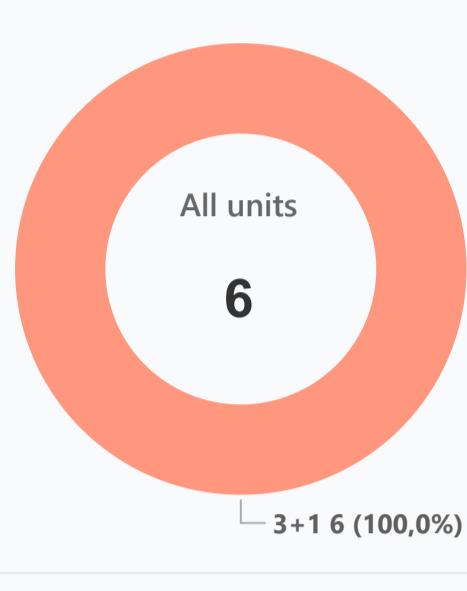

Structure of available units