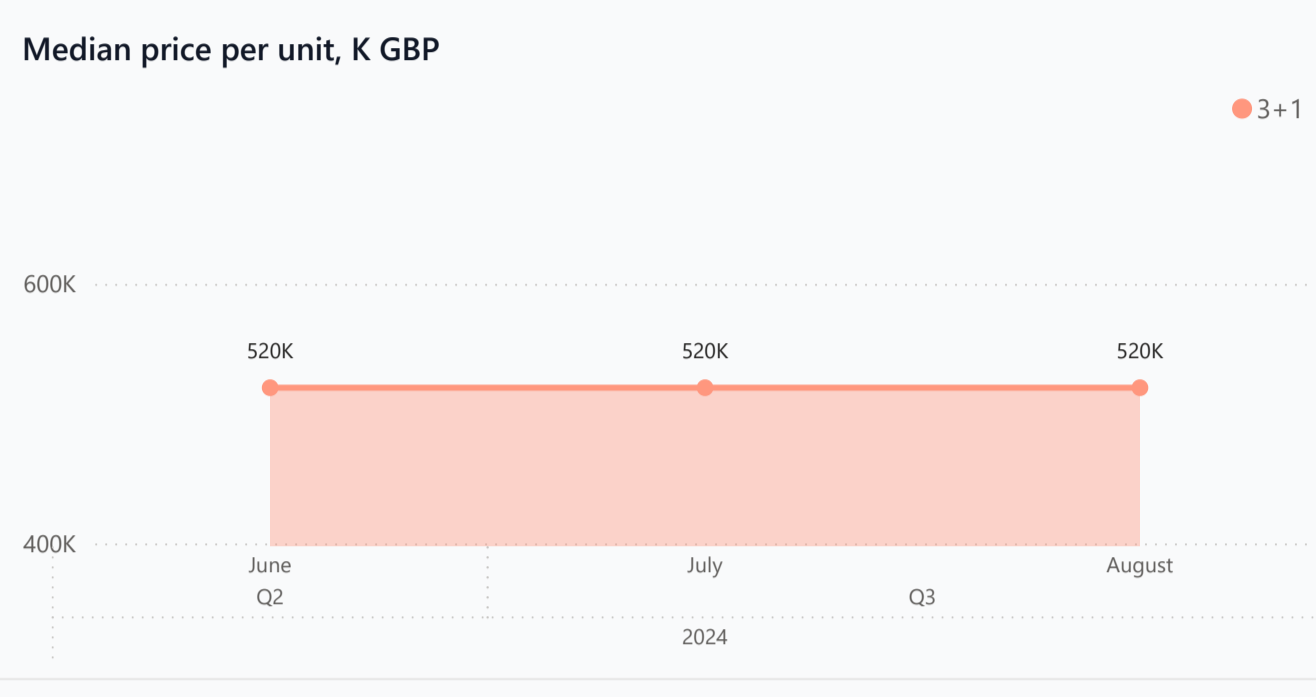

Available units **6** / 23 total